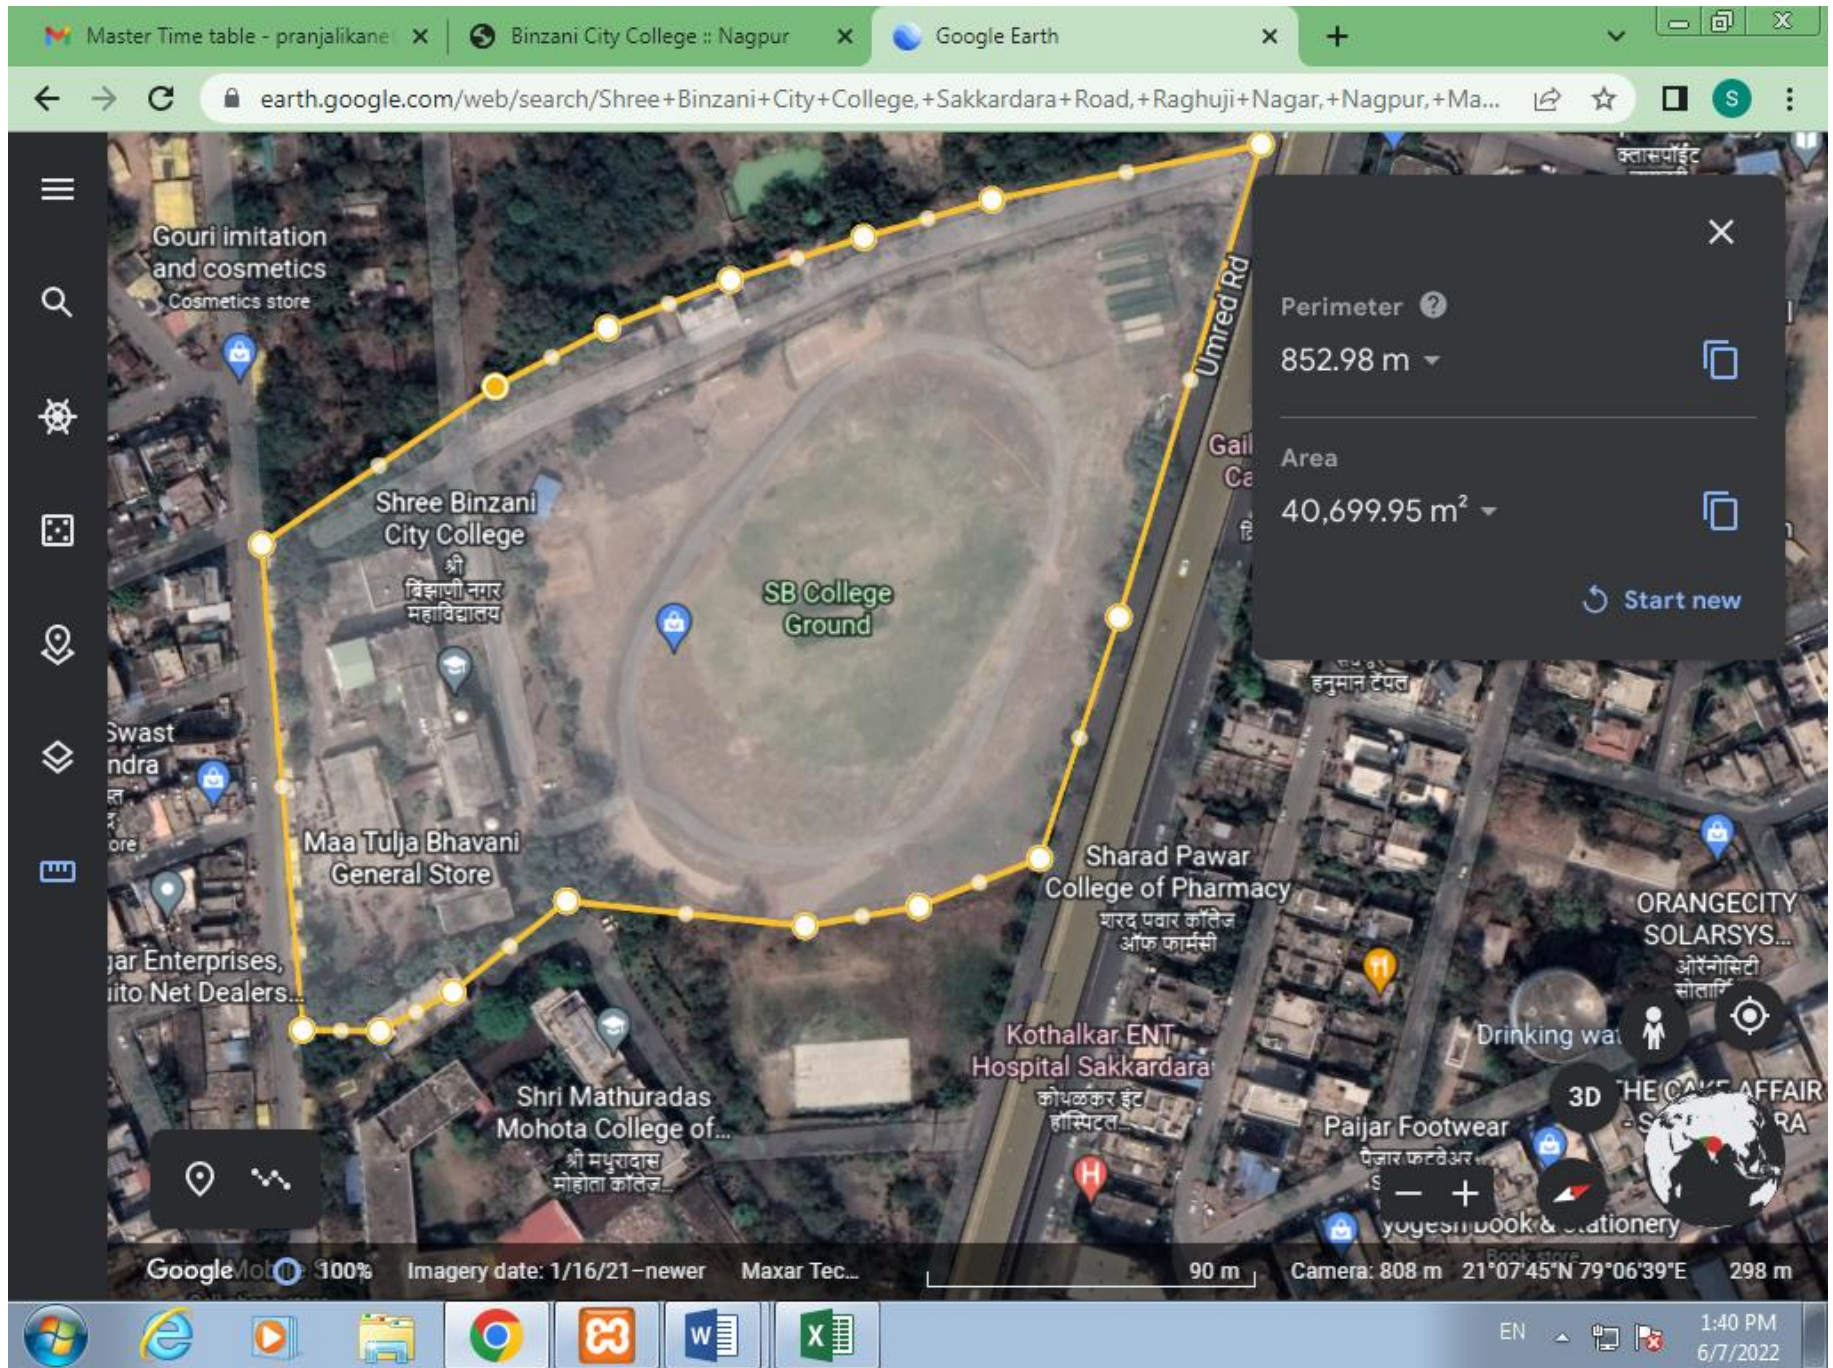

Campus Area of SHRI BINZANI CITY COLLEGE, UMRER ROAD, NAGPUR: **40,699.95 m²**